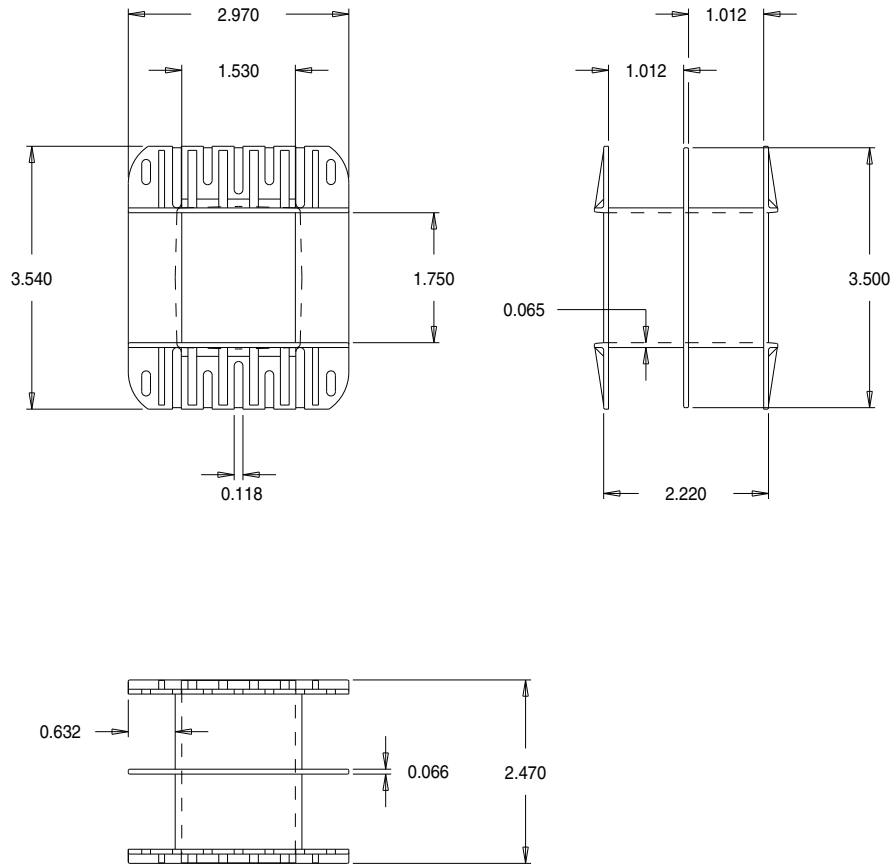

Part No. L01210

120 x 1 3/4 Double Section 'L' Range Bobbin

Dimensions in inches.

Issue 1